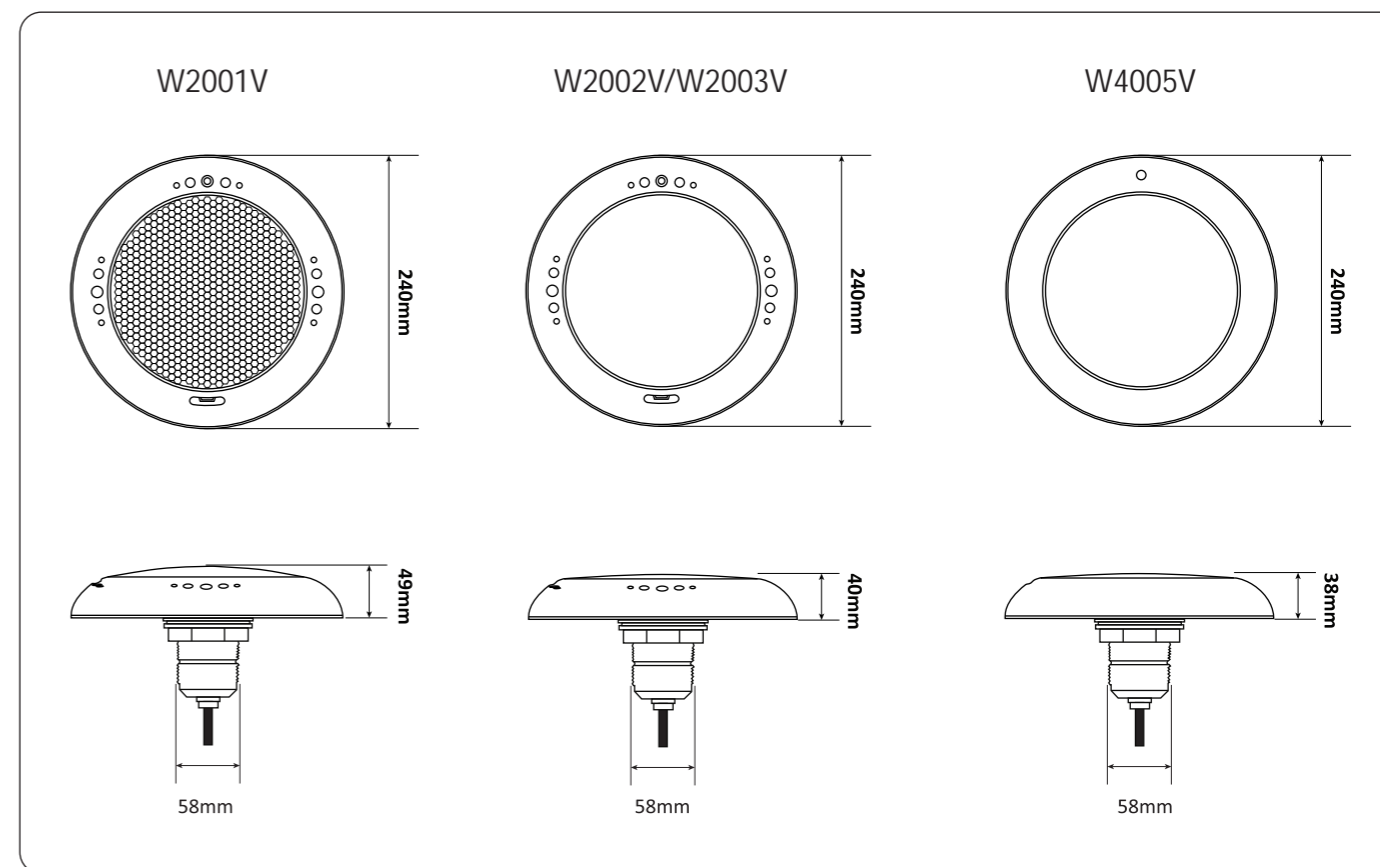

Installation

Concrete pool

Liner/Fiberglass pool

Concrete+Liner pool

2.0 inch pool light (for concrete pool)

Code : W2001C/W2002C/W2003C/W4005C

**INNOVATION
Product**

W2003V-S252WGB

2.0 inch pool light (for fiberglass pool)

Code : W2001V/W2002V/W2003V/W4005V

W2002V

W2001V

W2003V

W4005V

W2003V 2.0inch Pool Light Installation-Liner / Fiberglass Pool

1 Open a hole(Dia 60mm) on the Liner/Fiberglass

2 Put the silicon O-ring on the Liner/Fiberglass

3 Put the light in the hole

4 Fasten the light on the Liner/Fiberglass with the ABS nut.

Fiberglass pool

Size

Specification

Code	Vol.	Power	Color	Lumens	LED Type	Control
W2001V	-S252WHT	AC12V	18W	6400K	1980lm	252pcs SMD2835 --
	-S351WHT	AC12V	25W	6400K	2750lm	351pcs SMD2835 --
	-S441WHT	AC12V	32W	6400K	3520lm	441pcs SMD2835 --
W2002V	-S513WHT	AC12V	40W	6400K	4400lm	513pcs SMD2835 --
	-S252WW	AC12V	18W	3000K	1800lm	252pcs SMD2835 --
	-S351WW	AC12V	25W	3000K	2500lm	351pcs SMD2835 --
W2003V	-S441WW	AC12V	32W	3000K	3200lm	441pcs SMD2835 --
	-S513WW	AC12V	40W	3000K	4000lm	513pcs SMD2835 --
	-S252RGB(R15)	AC12V	18W	RGB	990lm	252pcs SMD2835 ON/OFF & Remote
W4005V	-S351RGB(R15)	AC12V	25W	RGB	1370lm	351pcs SMD2835 ON/OFF & Remote
	-S441RGB(R15)	AC12V	32W	RGB	1760lm	441pcs SMD2835 ON/OFF & Remote
	-S513RGB(R15)	AC12V	40W	RGB	2200lm	513pcs SMD2835 ON/OFF & Remote