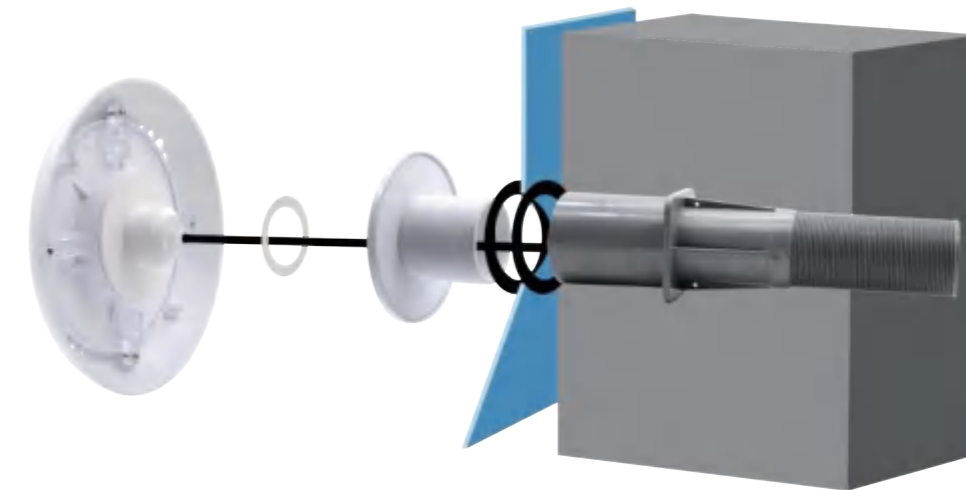

1.5 inch pool light

Code : W2002/W2003/W4005

W2003V-S252RGB

AC12V, 18W, RGB, 252pcs SMD2835 LED
ON/OFF Control

1.5 inch inlet

Specification

Code	Vol.	Power	Color	Lumens	LED Type	Control	
W2001V	-S252WHT	AC12V	18W	6400K	1980lm	252pcs SMD2835	--
	-S351WHT	AC12V	25W	6400K	2750lm	351pcs SMD2835	--
	-S441WHT	AC12V	32W	6400K	3520lm	441pcs SMD2835	--
W2002V	-S513WHT	AC12V	40W	6400K	4400lm	513pcs SMD2835	--
	-S252WW	AC12V	18W	3000K	1800lm	252pcs SMD2835	--
	-S351WW	AC12V	25W	3000K	2500lm	351pcs SMD2835	--
W2003V	-S441WW	AC12V	32W	3000K	3200lm	441pcs SMD2835	--
	-S513WW	AC12V	40W	3000K	4000lm	513pcs SMD2835	--
	-S252RGB(R15)	AC12V	18W	RGB	990lm	252pcs SMD2835	ON/OFF & Remote
W4005V	-S351RGB(R15)	AC12V	25W	RGB	1370lm	351pcs SMD2835	ON/OFF & Remote
	-S441RGB(R15)	AC12V	32W	RGB	1760lm	441pcs SMD2835	ON/OFF & Remote
	-S513RGB(R15)	AC12V	40W	RGB	2200lm	513pcs SMD2835	ON/OFF & Remote

Installation

Concrete pool

Liner/Fiberglass pool

Concrete+Liner pool

2.0 inch pool light (for concrete pool)

Code : W2001C/W2002C/W2003C/W4005C

**INNOVATION
Product**

W2003V-S252WGB