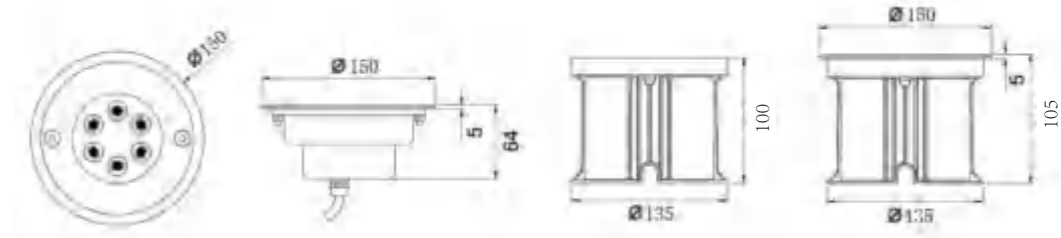

Code : U1003

Stainless Steel 304 + Tempered Glass

Suit for concrete pool

Specification

High Power (1w/2w/3W)

Code	Vol.	Power	Color	Lumens	LED Type	Control
U1003-H6WHT	AC12V	6W	6400K	660lm	6pcs 1W	--
U1003-H9WHT	AC12V	9W	6400K	990lm	6pcs 2W	--
U1003-H6WW	AC12V	6W	3000K	600lm	6pcs 1W	--
U1003-H9WW	AC12V	9W	3000K	900lm	6pcs 2W	--
U1003-H6RGB	AC12V	6W	RGB	330lm	6pcs 1W	ON/OFF
U1003-H9RGB	AC12V	9W	RGB	490lm	6pcs 2W	ON/OFF