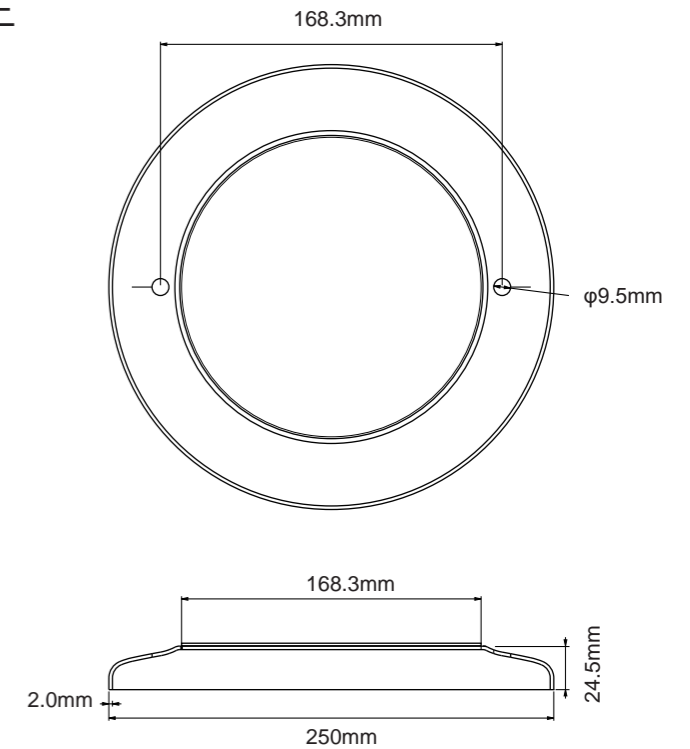

BRT007

For Liner Pool
For Fiberglass Pool
For Stainless steel Pool

Code : W4004

Stainless Steel 316L Frame, Hollow(Small size 180mm)

For Concrete Pool

146.7mm

iPhone 12

Specification

For Concrete Pool

Code : W4005

Stainless Steel 316L Frame, Hollow(Big Size 240mm)

W4005-S252RGB

AC12V, 18W, RGB, 252pcs SMD2835 LED

BRT005

BACK

SIZE

Code : W4006

Stainless Steel 316L Frame, Hollow(Big Size 250mm)

BACK

SIZE

Without Bracket
Suit for concrete pool

W4006 SS316L, housing thickness is 2.0mm. More stronger.
No bracket, easy installation.
More closely to the wall.