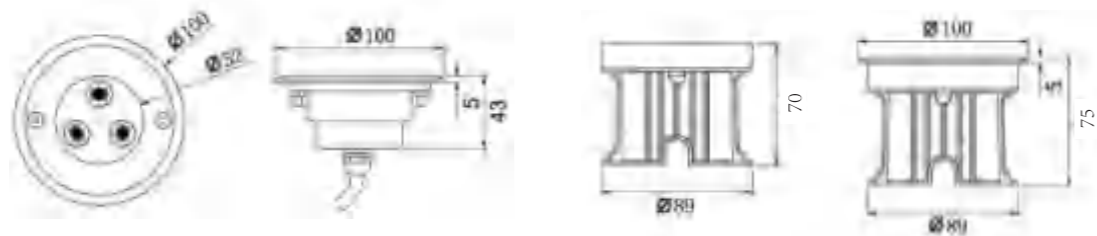

Code : U1002

Stainless Steel 304 + Tempered Glass

Suit for concrete pool

Specification

High Power (1w/2w/3W)

Code	Vol.	Power	Color	Lumens	LED Type	Control
U1002-H3WHT	AC12V	3W	6400K	330lm	3pcs 1W	--
U1002-H5WHT	AC12V	5W	6400K	550lm	3pcs 2W	--
U1002-H3WW	AC12V	3W	3000K	300lm	3pcs 1W	--
U1002-H5WW	AC12V	5W	3000K	500lm	3pcs 2W	--
U1002-H3RGB	AC12V	3W	RGB	160lm	3pcs 1W	ON/OFF
U1002-H5RGB	AC12V	5W	RGB	280lm	3pcs 2W	ON/OFF