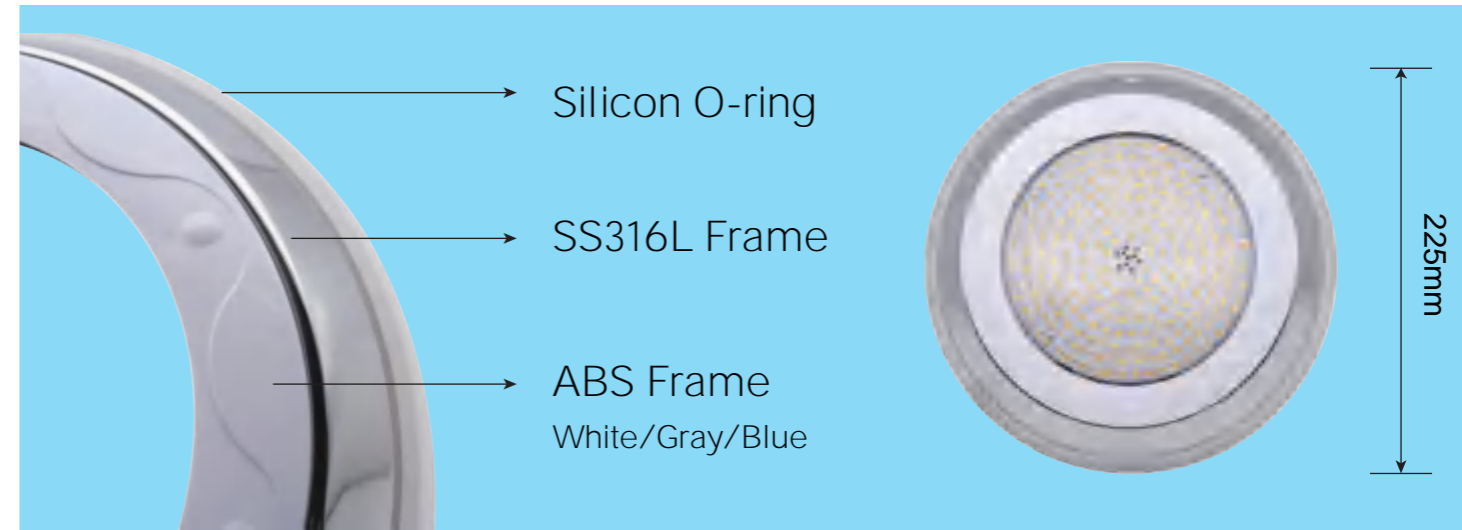

Code : W4002

ABS+Stainless Steel 316L Frame, Hollow(Size 225mm)

W4002-S252RGB

AC12V, 18W, RGB, 252pcs SMD2835
LEDON/OFF Control

W4002-S252WHT

AC12V, 18W, 6400K
252pcs SMD2835 LED

W4002-S252WW

AC12V, 18W, 3000K
252pcs SMD2835 LED