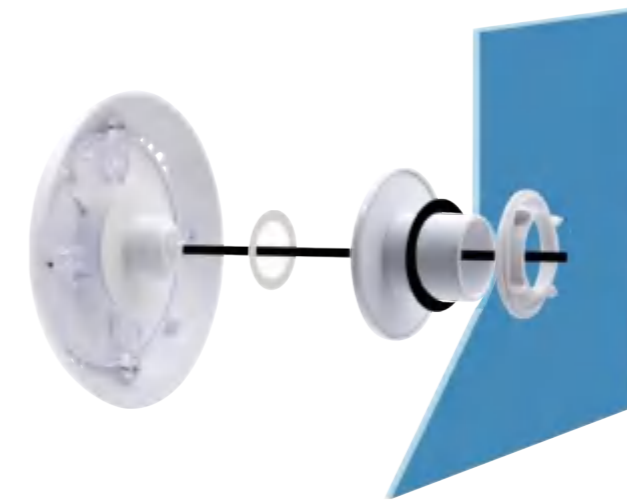

1.5 inch pool light

Code : W2002/W2003/W4005

W2003V-S252RGB

AC12V, 18W, RGB, 252pcs SMD2835 LED
ON/OFF Control

1.5 inch inlet

Specification

Code	Vol.	Power	Color	Lumens	LED Type	Control	
W2001V	-S252WHT	AC12V	18W	6400K	1980lm	252pcs SMD2835	--
	-S351WHT	AC12V	25W	6400K	2750lm	351pcs SMD2835	--
	-S441WHT	AC12V	32W	6400K	3520lm	441pcs SMD2835	--
W2002V	-S513WHT	AC12V	40W	6400K	4400lm	513pcs SMD2835	--
	-S252WW	AC12V	18W	3000K	1800lm	252pcs SMD2835	--
	-S351WW	AC12V	25W	3000K	2500lm	351pcs SMD2835	--
W2003V	-S441WW	AC12V	32W	3000K	3200lm	441pcs SMD2835	--
	-S513WW	AC12V	40W	3000K	4000lm	513pcs SMD2835	--
	-S252RGB(R15)	AC12V	18W	RGB	990lm	252pcs SMD2835	ON/OFF & Remote
W4005V	-S351RGB(R15)	AC12V	25W	RGB	1370lm	351pcs SMD2835	ON/OFF & Remote
	-S441RGB(R15)	AC12V	32W	RGB	1760lm	441pcs SMD2835	ON/OFF & Remote
	-S513RGB(R15)	AC12V	40W	RGB	2200lm	513pcs SMD2835	ON/OFF & Remote

Installation

Concrete pool

Liner/Fiberglass pool

Concrete+Liner pool

2.0 inch pool light (for concrete pool)

Code : W2001C/W2002C/W2003C/W4005C

**INNOVATION
Product**

W2003V-S252WGB