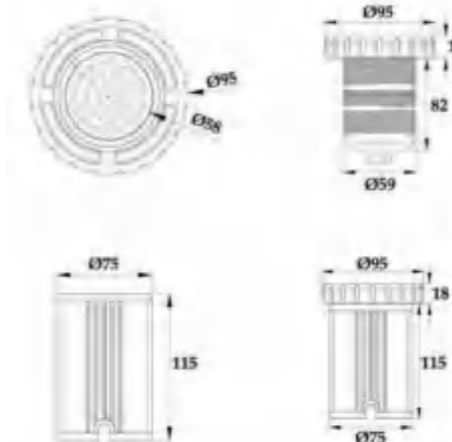

2.0 inch pool light (for fiberglass pool)

Code : W2001V/W2002V/W2003V/W4005V

W2002V

W2001V

W2003V

W4005V

W2003V 2.0inch Pool Light Installation-Liner / Fiberglass Pool

1 Open a hole(Dia 60mm) on the Liner/Fiberglass

2 Put the silicon O-ring on the Liner/Fiberglass

3 Put the light in the hole

4 Fasten the light on the Liner/Fiberglass with the ABS nut.

Fiberglass pool

Size

Specification

Code	Vol.	Power	Color	Lumens	LED Type	Control
W2001V	-S252WHT	AC12V	18W	6400K	1980lm	252pcs SMD2835 --
	-S351WHT	AC12V	25W	6400K	2750lm	351pcs SMD2835 --
	-S441WHT	AC12V	32W	6400K	3520lm	441pcs SMD2835 --
W2002V	-S513WHT	AC12V	40W	6400K	4400lm	513pcs SMD2835 --
	-S252WW	AC12V	18W	3000K	1800lm	252pcs SMD2835 --
	-S351WW	AC12V	25W	3000K	2500lm	351pcs SMD2835 --
W2003V	-S441WW	AC12V	32W	3000K	3200lm	441pcs SMD2835 --
	-S513WW	AC12V	40W	3000K	4000lm	513pcs SMD2835 --
	-S252RGB(R15)	AC12V	18W	RGB	990lm	252pcs SMD2835 ON/OFF & Remote
W4005V	-S351RGB(R15)	AC12V	25W	RGB	1370lm	351pcs SMD2835 ON/OFF & Remote
	-S441RGB(R15)	AC12V	32W	RGB	1760lm	441pcs SMD2835 ON/OFF & Remote
	-S513RGB(R15)	AC12V	40W	RGB	2200lm	513pcs SMD2835 ON/OFF & Remote

MINI POOL LIGHT

for SPA or Pool Step

Code : M1001

ABS + PC cover

3000K

6400K

RGB

Code : M2001