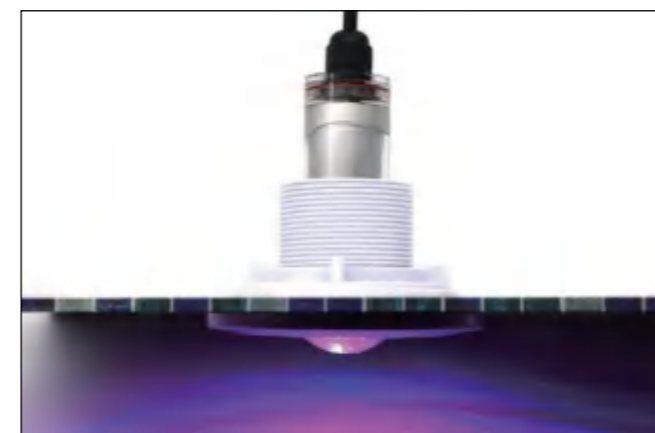

Code : M1003 1.5 inch light

M1003-S3RGB

AC12V, 18W, RGB, 3pcs SMD3535 LED
ON/OFF Control

Installation

The light can be installed in 1.5 inch inlet. suits for fiberglass pool and concrete pool.. Screwing in the 1.5 inch thread, without the bracket.

Fiberglass pool

Concrete pool

Stainless Steel Underwater Light for Landscape

Code : U1001

Stainless Steel 304 + Tempered Glass

Suit for concrete pool

Specification

 High Power (1w/2w/3W)