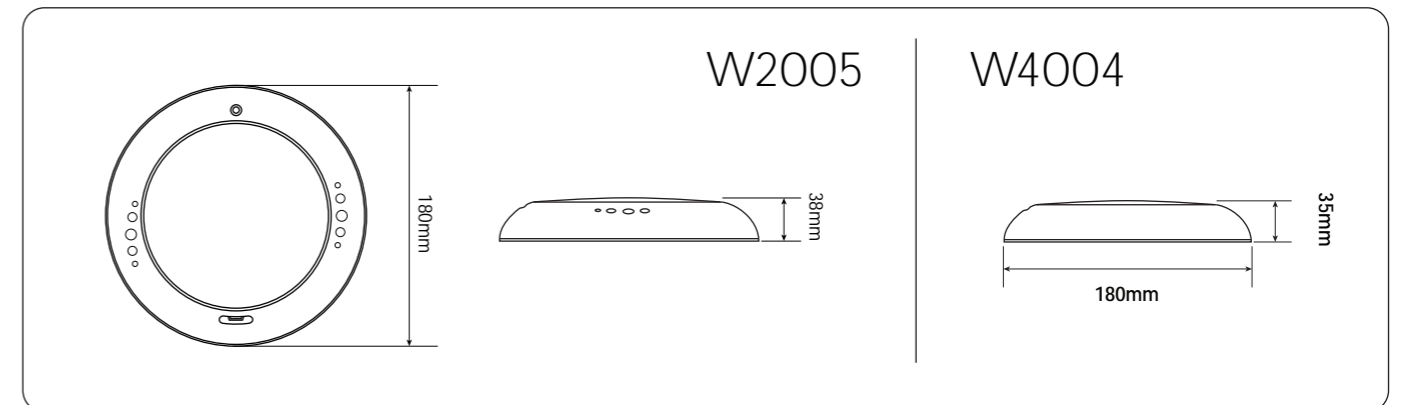

BRT007

For Liner Pool
For Fiberglass Pool
For Stainless steel Pool

Code : W4004

Stainless Steel 316L Frame, Hollow(Small size 180mm)

For Concrete Pool

146.7mm

iPhone 12

Specification