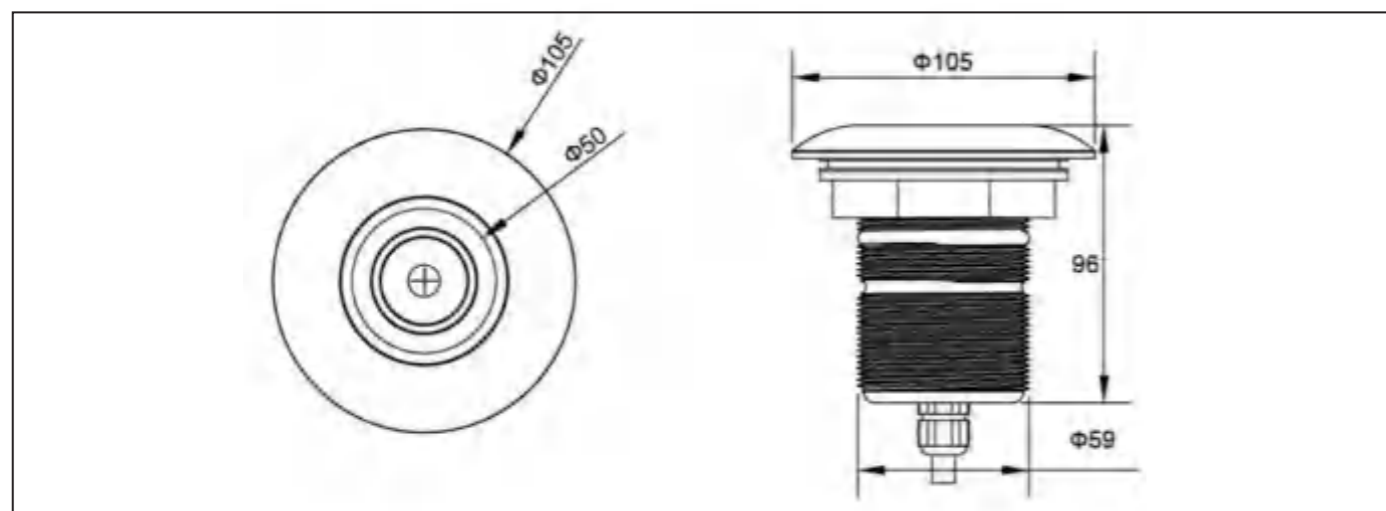

3000K

6400K

RGB