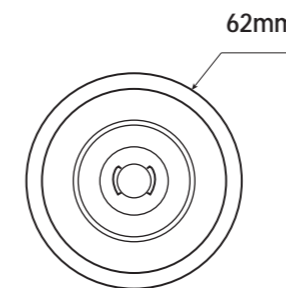

Code : M1003 1.5 inch light

M1003-S3RGB

AC12V, 18W, RGB, 3pcs SMD3535 LED
ON/OFF Control

Installation

The light can be installed in 1.5 inch inlet. suits for fiberglass pool and concrete pool.. Screwing in the 1.5 inch thread, without the bracket.

Fiberglass pool

Concrete pool

Stainless Steel Underwater Light for Landscape

Code : U1001

Stainless Steel 304 + Tempered Glass

Suit for concrete pool

Specification

 High Power (1w/2w/3W)