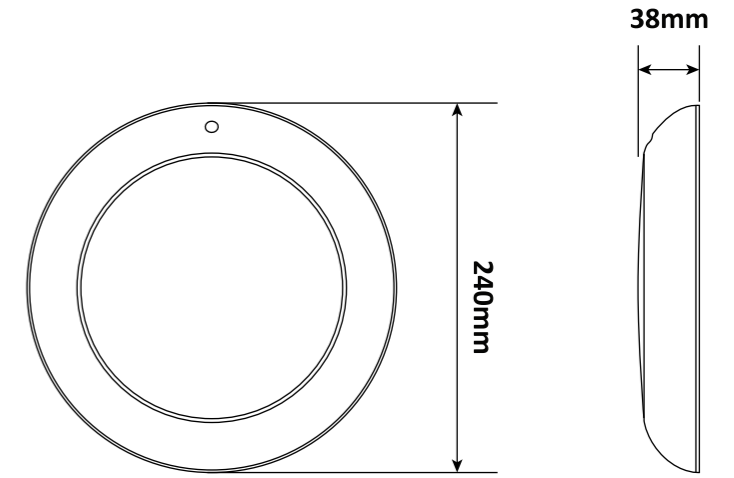

For Concrete Pool

Code : W4005

Stainless Steel 316L Frame, Hollow(Big Size 240mm)

W4005-S252RGB

AC12V, 18W, RGB, 252pcs SMD2835 LED

BRT005

BACK

SIZE

Code : W4006

Stainless Steel 316L Frame, Hollow(Big Size 250mm)

BACK

SIZE

Without Bracket
Suit for concrete pool

W4006 SS316L, housing thickness is 2.0mm. More stronger.
No bracket, easy installation.
More closely to the wall.