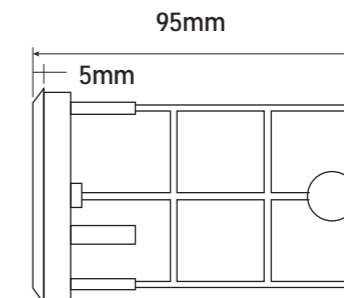

Stainless Steel Underwater Light for Landscape

Code : U1001

Stainless Steel 304 + Tempered Glass

Suit for concrete pool

Specification

High Power (1w/2w/3W)

Code	Vol.	Power	Color	Lumens	LED Type	Control
U1001-H1WHT	AC12V	1W	6400K	110lm	1pc 1W	--
U1001-H3WHT	AC12V	3W	6400K	330lm	1pc 3W	--
U1001-H1WW	AC12V	1W	3000K	100lm	1pc 1W	--
U1001-H3WW	AC12V	3W	3000K	300lm	1pc 3W	--
U1001-H1RGB	AC12V	1W	RGB	55lm	1pc 1W	ON/OFF
U1001-H3RGB	AC12V	3W	RGB	165lm	1pc 3W	ON/OFF