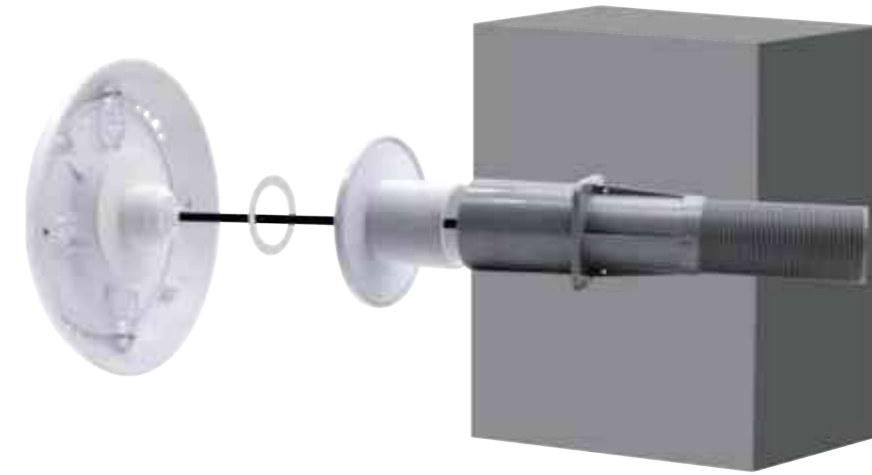

1.5 inch pool light

Code : W2002/W2003/W4005

W2003V-S252RGB

AC12V, 18W, RGB, 252pcs SMD2835 LED
ON/OFF Control

1.5 inch inlet

Specification

Code	Vol.	Power	Color	Lumens	LED Type	Control	
W2001V	-S252WHT	AC12V	18W	6400K	1980lm	252pcs SMD2835	--
	-S351WHT	AC12V	25W	6400K	2750lm	351pcs SMD2835	--
	-S441WHT	AC12V	32W	6400K	3520lm	441pcs SMD2835	--
W2002V	-S513WHT	AC12V	40W	6400K	4400lm	513pcs SMD2835	--
	-S252WW	AC12V	18W	3000K	1800lm	252pcs SMD2835	--
	-S351WW	AC12V	25W	3000K	2500lm	351pcs SMD2835	--
W2003V	-S441WW	AC12V	32W	3000K	3200lm	441pcs SMD2835	--
	-S513WW	AC12V	40W	3000K	4000lm	513pcs SMD2835	--
	-S252RGB(R15)	AC12V	18W	RGB	990lm	252pcs SMD2835	ON/OFF & Remote
W4005V	-S351RGB(R15)	AC12V	25W	RGB	1370lm	351pcs SMD2835	ON/OFF & Remote
	-S441RGB(R15)	AC12V	32W	RGB	1760lm	441pcs SMD2835	ON/OFF & Remote
	-S513RGB(R15)	AC12V	40W	RGB	2200lm	513pcs SMD2835	ON/OFF & Remote

Installation

Concrete pool

Liner/Fiberglass pool

Concrete+Liner pool

2.0 inch pool light (for concrete pool)

Code : W2001C/W2002C/W2003C/W4005C

**INNOVATION
Product**

W2003V-S252WGB